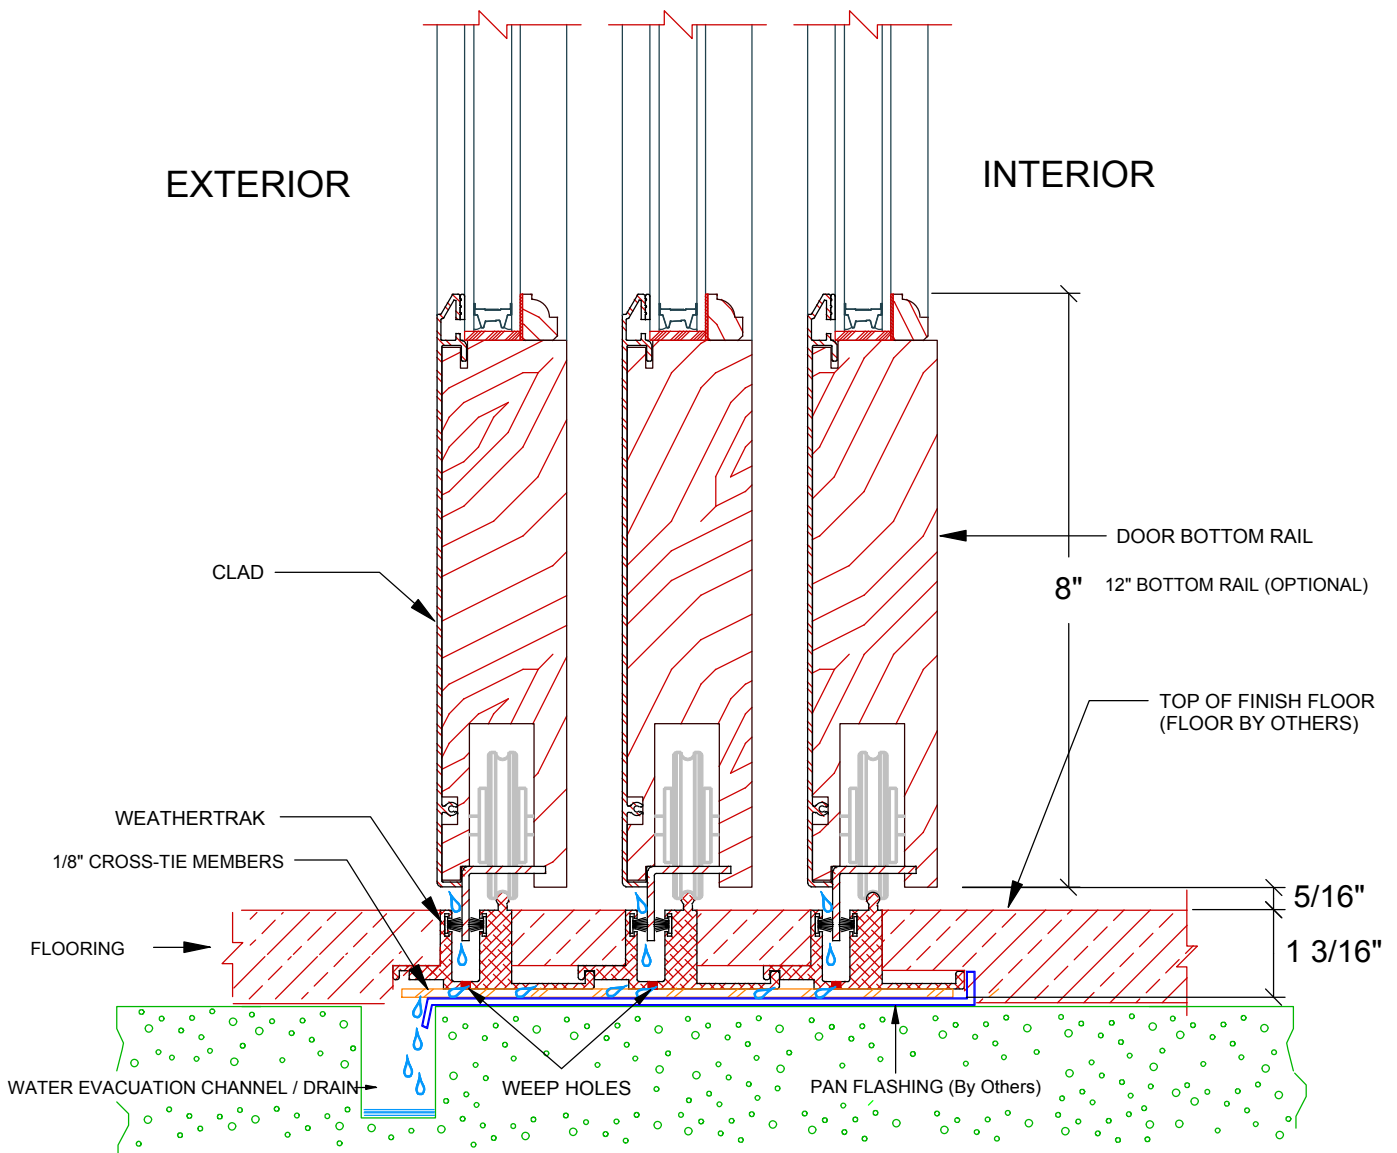

# PBS / Eagle Detail: VP - Eagle Multi-Slide / WEATHERTRAK

① WEATHERTRAK - 3 TRACK SYSTEM

Typical 3-Panel System / Vertical Section