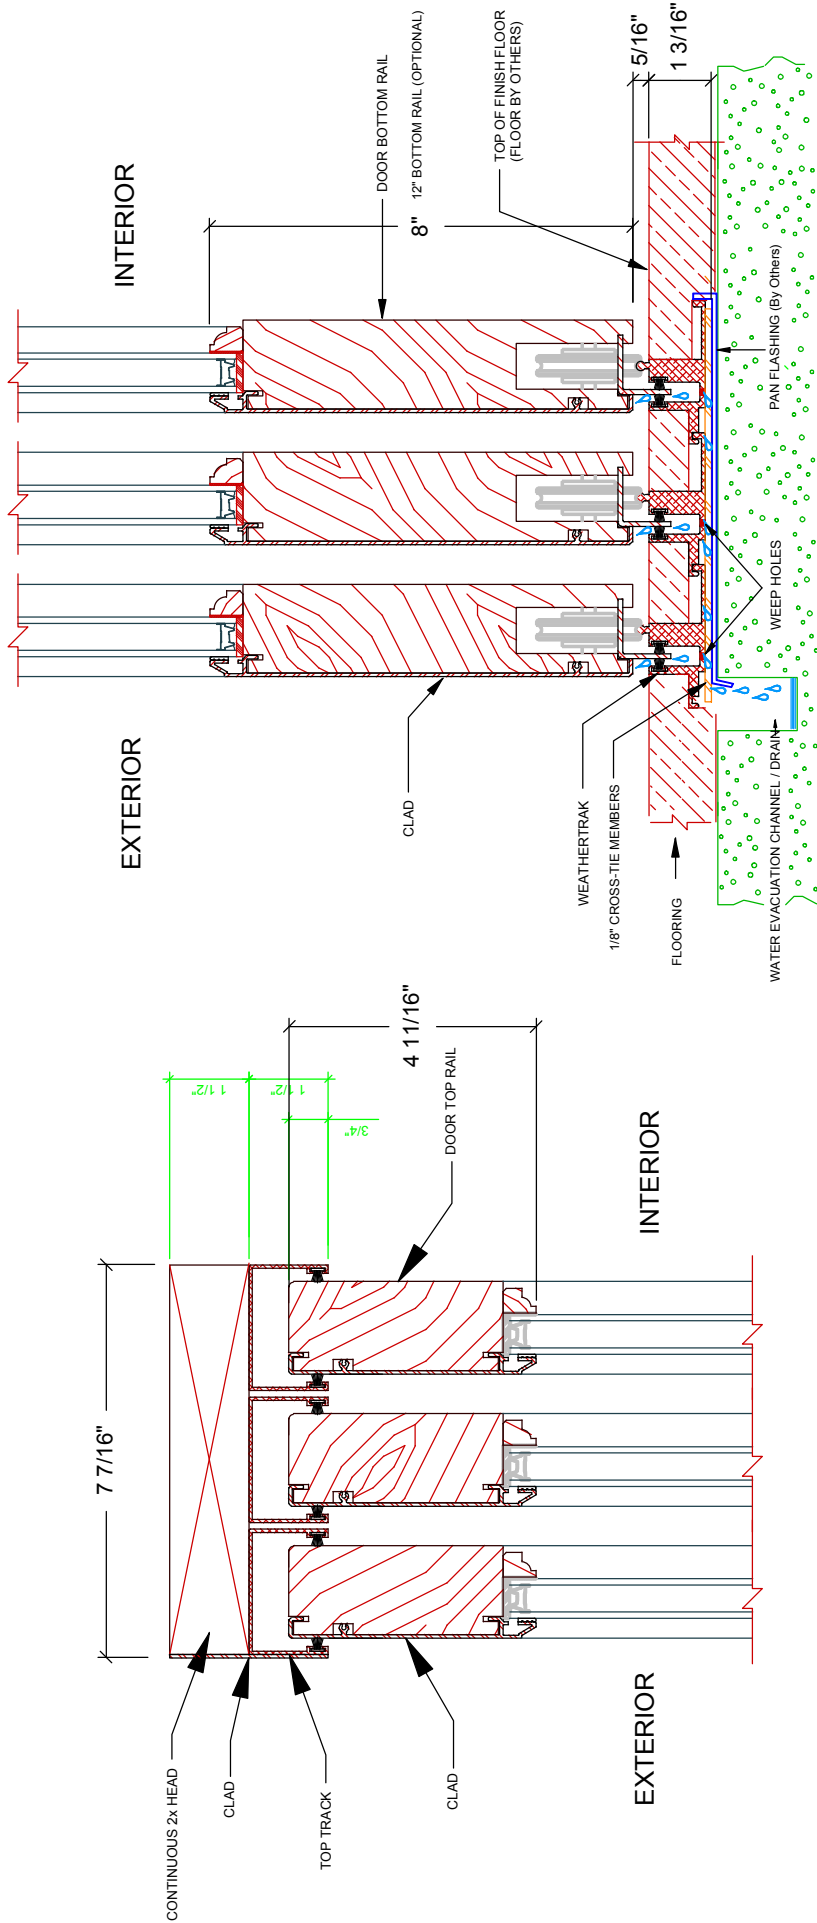

PBS / Eagle Detail: V.P. - Eagle Multi-Slide System

2 TOP TRACK - 3 TRACK SYSTEM
SCALE: 6" = 1'-0"

1 WEATHERTRAK - 3 TRACK SYSTEM
SCALE: 6" = 1'-0"

Typical 3-Panel System / Vertical Section