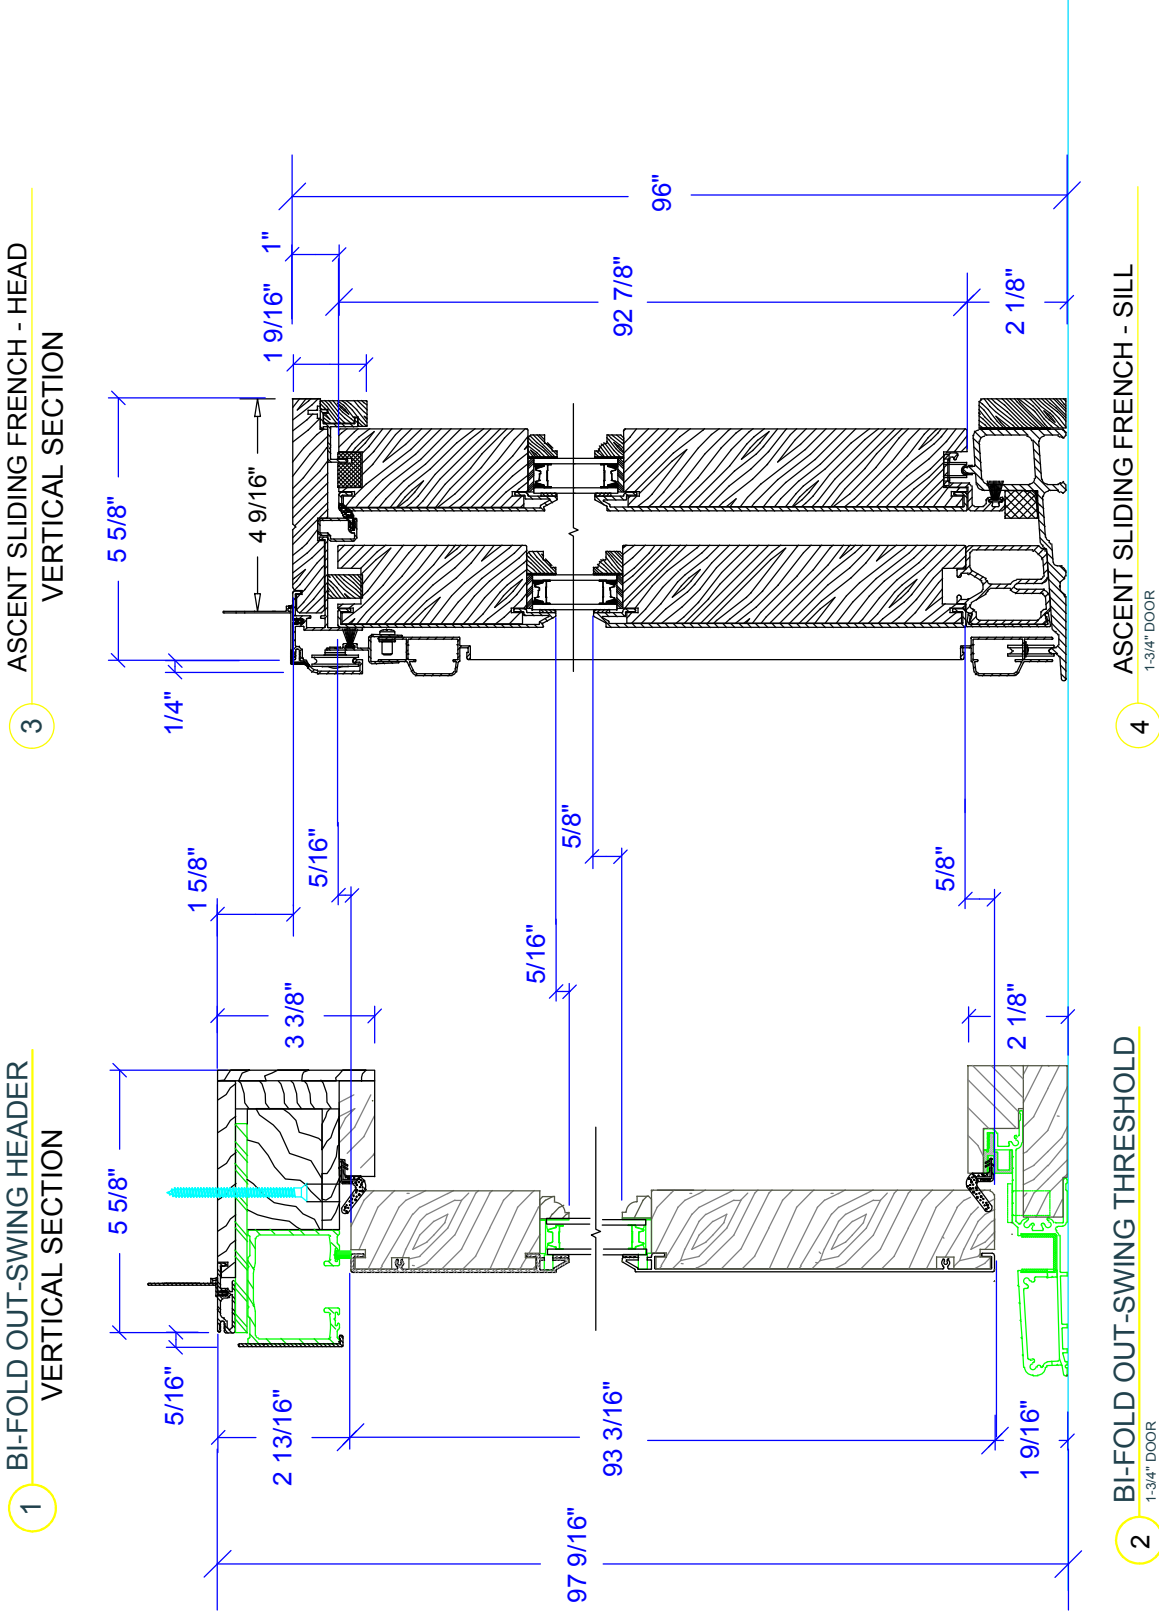

PBS / Eagle Detail: V.P. Eagle Bi-fold / Ascent French Slider Sill and Panel Alignment

Showing Frame / Panel / Daylight offset between OS Bi-Fold and French Sliding door using standard 8-0 Call Out panels.
(When standard 8-0 French Sliding door and 8-0 Bi-fold door are set at same sub-floor level)
Note: Bi-fold uses swing door panels (5/16" taller than sliding panels, reduces 'off-set' to 5/8" at sill, 5/16" @ head)