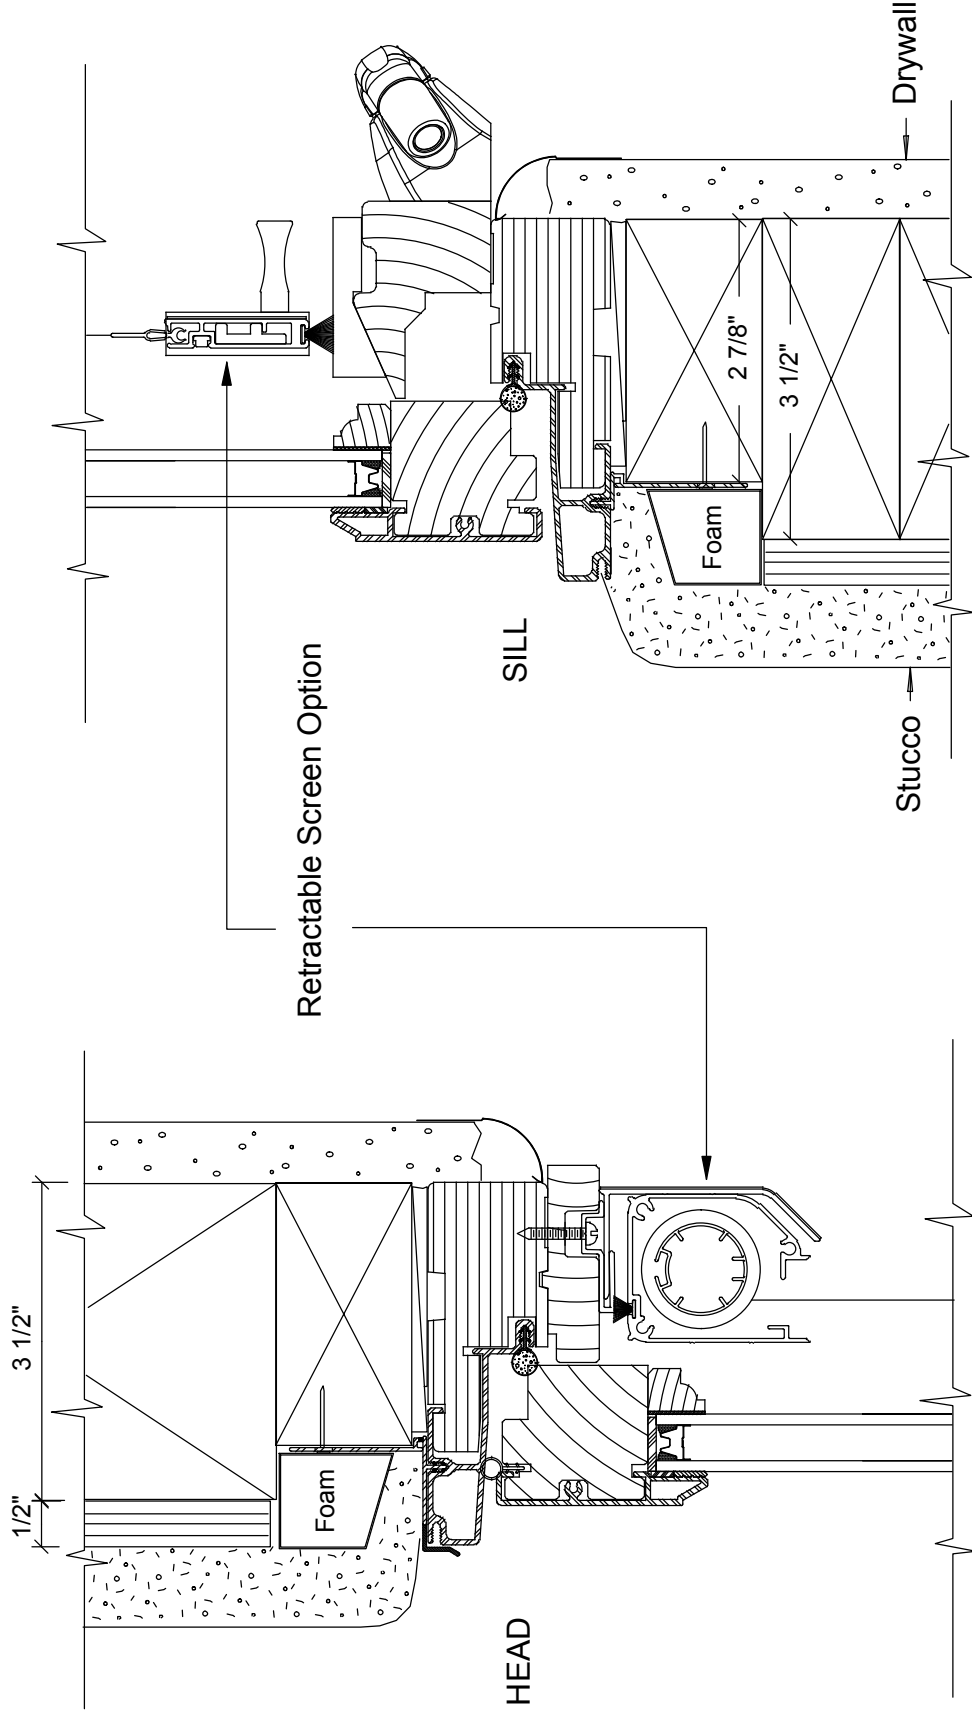

# PBS / Eagle Detail: Csmt w/ Basic Frame & Retractable Screen Option

Cas/Awn/Aux-2X4 wall-Basic Frame-Interior Bull Nose-Stucco Return (Vertical View)

Eagle's Retractable Screen option fits within the BASIC FRAME of Casement & Awning units.

It may be used in all Casement / Awning applications with any of the Eagle jamb options.

Shown above in a Basic Frame, Bull Nosed Stucco & Drywall application (Foam filler was used to minimize exterior frame reveal)