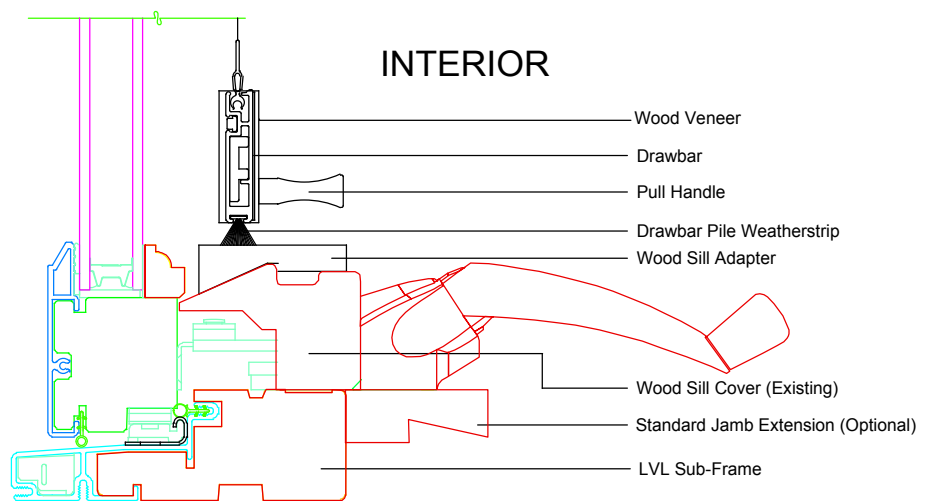

# PBS / Eagle Detail: Retractable Screen Casement / Awning Application

VERTICAL SECTION

EXTERIOR

INTERIOR

HORIZONTAL SECTION

INTERIOR