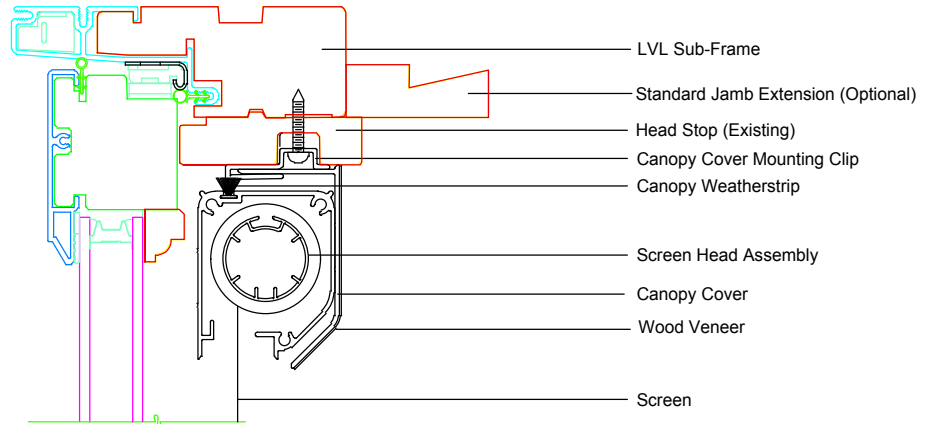

# PBS / Eagle Detail: Retractable Screen Casement / Awning Application

VERTICAL SECTION

EXTERIOR

INTERIOR

HORIZONTAL SECTION

INTERIOR