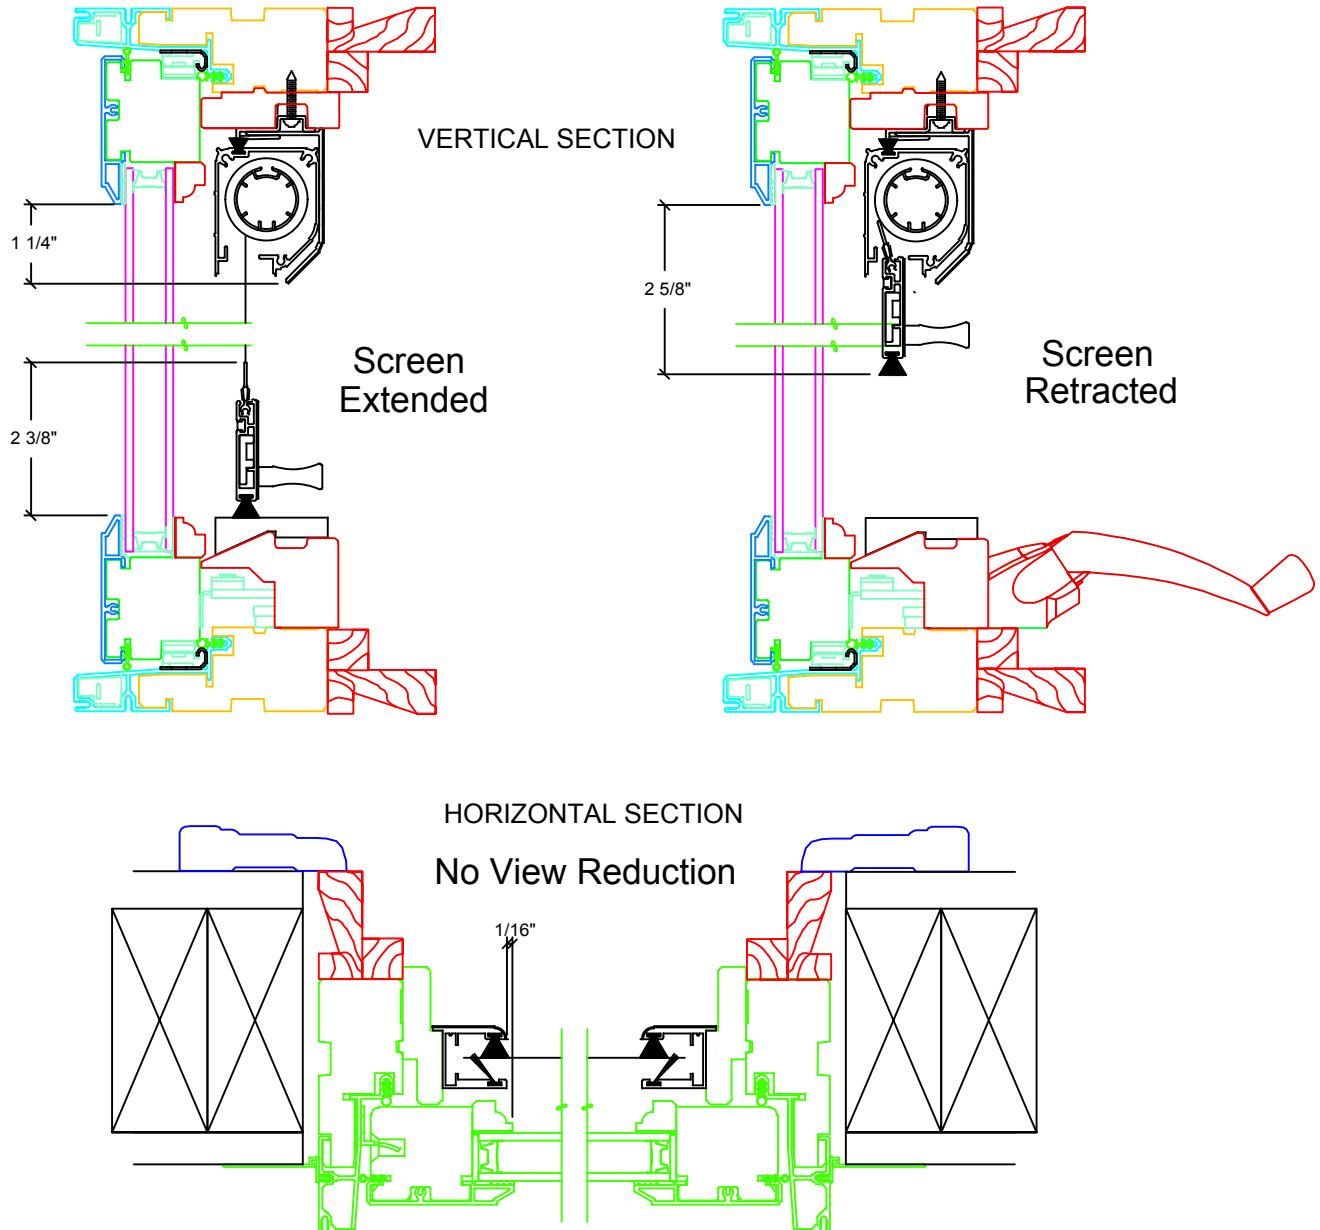

PBS / Eagle Detail: Retractable Screen Casement / Awning Application

DAYLIGHT / VIEW AREA CHANGE WITH SCREEN

NOTE: Adding a retractable screen will change the clear opening dimensions of a window, and may affect EGRESS requirements in some cases.

With Standard & Egress Hinges the Clear Opening Width is reduced by $1 \frac{1}{32}"$
On units with Piano Hinge, the Clear Opening Width is reduced by $1 \frac{7}{8}"$
Clear Opening Height is reduced by $3 \frac{13}{16}"$ for all hinge types.
Floor to Finished Sill Height increases $\frac{5}{16}"$ for all hinge types.