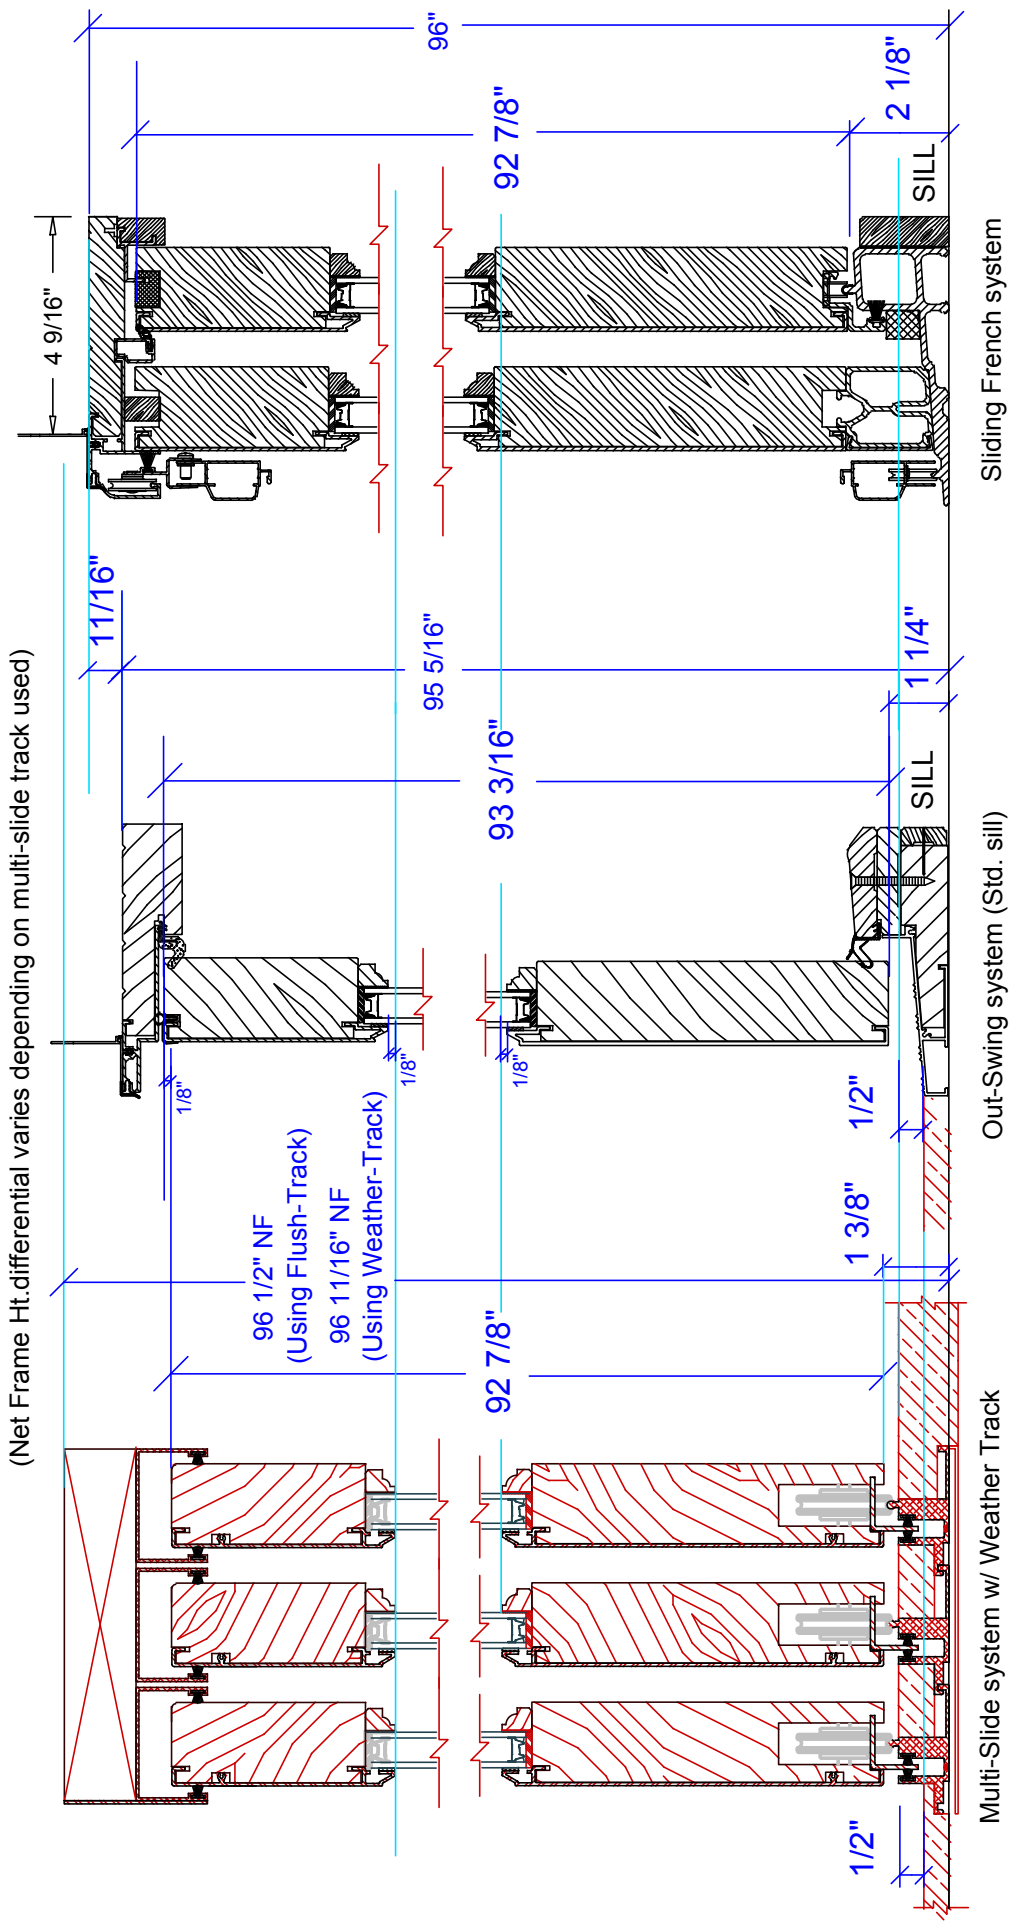

# PBS / Eagle Detail: Frame / Panel heights compared to V.P. Multi-Slide system

Standard 8-0 Call-Out doors and 8-0 Call-Out panels used in this comparison. (Revised 5-6-07)

Using standard 8-0 'Call-Out' panels with corresponding frame heights. Note: Swing door panels Net 5/16" taller than sliding door panels. Panel & Daylight alignment between Multi-Slide and OS French are close when exterior finished floor is 1/2" below interior. OS Sill can be 'buried' 1/2". Though Net Frame height will differ, panel and daylight glass alignment may be 'averaged' by adjusting sill location and floor treatment at installation.