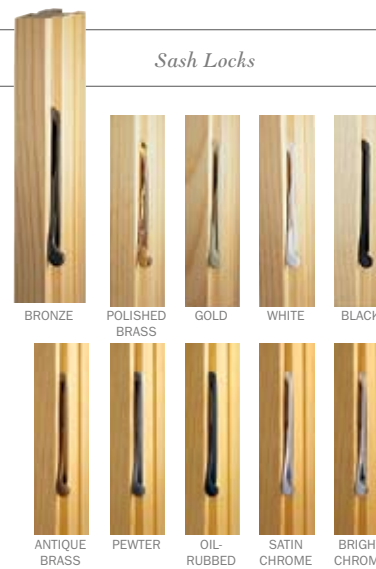

Construction Hardware

French Casement Locks

Sash Locks