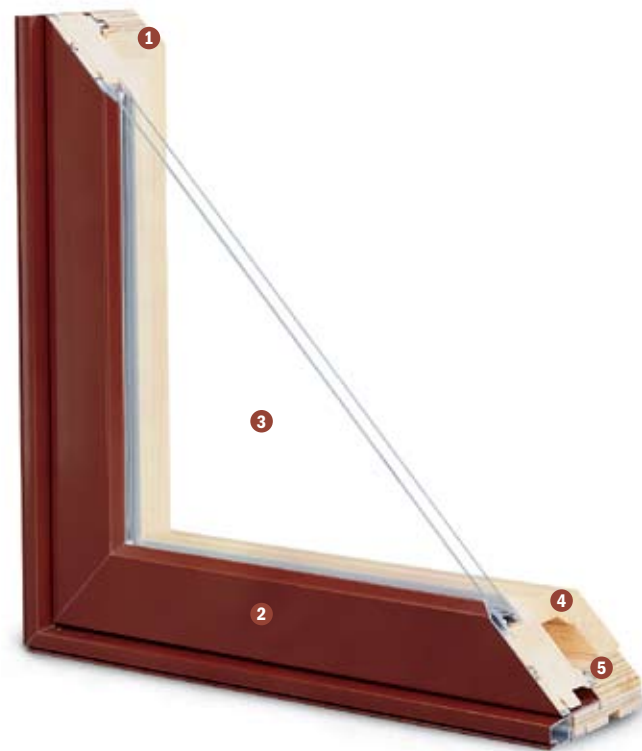

# Casement Windows

## Weather Strip

**5** A continuous perimeter bulb weather strip around the frame ensures proper seal at corners.

A secondary bulb weather strip is applied on three sides of the sash. Available in white or optional black.