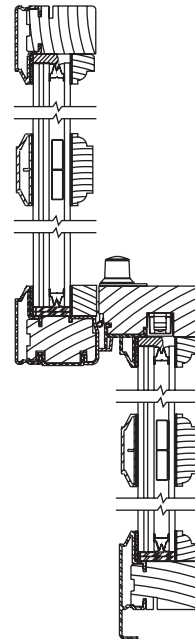

Clad Eagle Talon® Double-Hungs

HarborMaster IG Section Details

Scale: 3" = 1' 0"

Clad Eagle Talon® Double-Hungs

HarborMaster IG Glazing Options and Accessories

Scale: 3" = 1' 0"

Glazing Options

ASTM Hurricane Glass

7/8" Classic Divided Lights

7/8" Modern Divided Lights

1 1/8" Modern Divided Lights

1 1/2" Modern Divided Lights

Removable Wood Grilles

7/8" KD Grille

7/8" Full Surround Grille

Clad Eagle Talon® Double-Hungs

HarborMaster IG Installation Details

Scale: 3" = 1' 0"

Clad Eagle Talon® Double-Hungs

HarborMaster IG Installation Details

Scale: 1/2" = 1' 0"

3060 Double-Hung

NOTE: This product must be properly anchored in order to meet the design pressure and level of impact resistance for which it is rated. For performance data, approved glazing options, product options, and accessories consult your EAGLE Dealer.