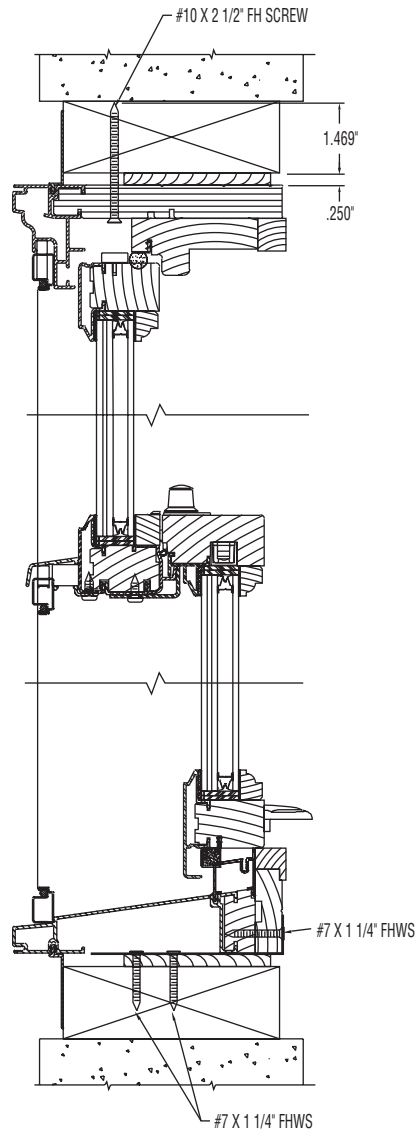

Clad Eagle Talon® Double-Hungs

HarborMaster IG Section Details

Scale: 3" = 1' 0"

Clad Eagle Talon® Double-Hungs

HarborMaster IG Glazing Options and Accessories

Scale: 3" = 1' 0"

Glazing Options

ASTM Hurricane Glass

7/8" Classic Divided Lights

7/8" Modern Divided Lights

1 1/8" Modern Divided Lights

1 1/2" Modern Divided Lights

Removable Wood Grilles

7/8" KD Grille

7/8" Full Surround Grille

Clad Eagle Talon® Double-Hungs

HarborMaster IG Installation Details

Scale: 3" = 1' 0"

Clad Eagle Talon® Double-Hungs

HarborMaster IG Installation Details

Scale: 1/2" = 1' 0"

3060 Double-Hung

NOTE: This product must be properly anchored in order to meet the design pressure and level of impact resistance for which it is rated. For performance data, approved glazing options, product options, and accessories consult your EAGLE Dealer.