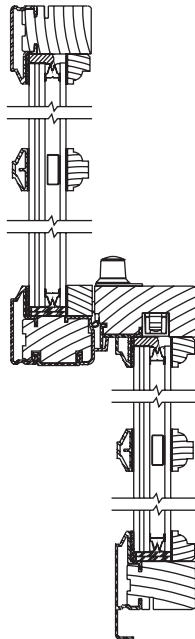

Clad Eagle Talon® Double-Hungs

HarborMaster IG Section Details

Scale: 3" = 1' 0"

Clad Eagle Talon® Double-Hungs

HarborMaster IG Glazing Options and Accessories

Scale: 3" = 1' 0"

Glazing Options

ASTM Hurricane Glass

7/8" Classic Divided Lights

7/8" Modern Divided Lights

1 1/8" Modern Divided Lights

1 1/2" Modern Divided Lights

Removable Wood Grilles

7/8" KD Grille

7/8" Full Surround Grille

Clad Eagle Talon® Double-Hungs

HarborMaster IG Installation Details

Scale: 3" = 1' 0"

Clad Eagle Talon® Double-Hungs

HarborMaster IG Installation Details

Scale: 1/2" = 1' 0"

3060 Double-Hung

NOTE: This product must be properly anchored in order to meet the design pressure and level of impact resistance for which it is rated. For performance data, approved glazing options, product options, and accessories consult your EAGLE Dealer.