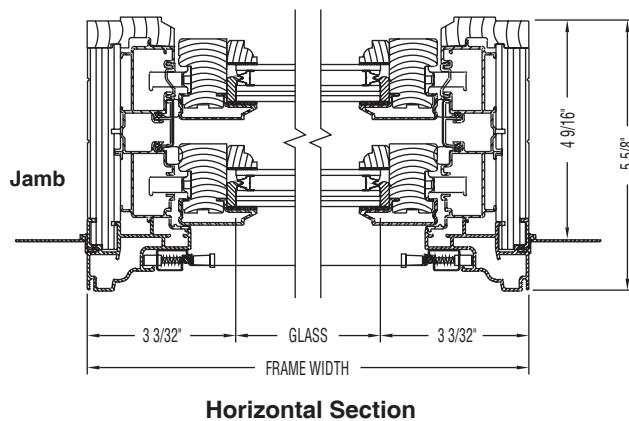

Clad Eagle Talon® Double-Hungs

HarborMaster IG Section Details

Scale: 3" = 1' 0"

Clad Eagle Talon® Double-Hungs

HarborMaster IG Glazing Options and Accessories

Scale: 3" = 1' 0"

Glazing Options

ASTM Hurricane Glass

HarborMaster IG Installation Details

Scale: 3" = 1' 0"

Clad Eagle Talon® Double-Hungs

HarborMaster IG Installation Details

Scale: 1/2" = 1' 0"

3060 Double-Hung

NOTE: This product must be properly anchored in order to meet the design pressure and level of impact resistance for which it is rated. For performance data, approved glazing options, product options, and accessories consult your EAGLE Dealer.