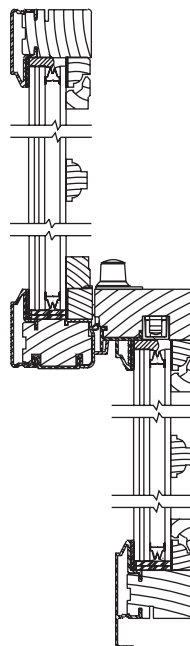

Clad Eagle Talon® Double-Hungs

HarborMaster IG Section Details

Scale: 3" = 1' 0"

Clad Eagle Talon® Double-Hungs

HarborMaster IG Glazing Options and Accessories

Scale: 3" = 1' 0"

Glazing Options

ASTM Hurricane Glass

7/8" Classic Divided Lights

7/8" Modern Divided Lights

1 1/8" Modern Divided Lights

1 1/2" Modern Divided Lights

Removable Wood Grilles

7/8" KD Grille

7/8" Full Surround Grille

Clad Eagle Talon® Double-Hungs

HarborMaster IG Installation Details

Scale: 3" = 1' 0"

Clad Eagle Talon® Double-Hungs

HarborMaster IG Installation Details

Scale: 1/2" = 1' 0"

3060 Double-Hung

NOTE: This product must be properly anchored in order to meet the design pressure and level of impact resistance for which it is rated. For performance data, approved glazing options, product options, and accessories consult your EAGLE Dealer.