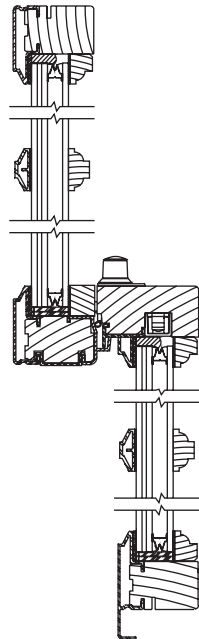

Clad Eagle Talon® Double-Hungs

HarborMaster IG Section Details

Scale: 3" = 1' 0"

Clad Eagle Talon® Double-Hungs

HarborMaster IG Glazing Options and Accessories

Scale: 3" = 1' 0"

Glazing Options

ASTM Hurricane Glass

7/8" Classic Divided Lights

7/8" Modern Divided Lights

1 1/8" Modern Divided Lights

1 1/2" Modern Divided Lights

Removable Wood Grilles

7/8" KD Grille

7/8" Full Surround Grille

Clad Eagle Talon® Double-Hungs

HarborMaster IG Installation Details

Scale: 3" = 1' 0"

Clad Eagle Talon® Double-Hungs

HarborMaster IG Installation Details

Scale: 1/2" = 1' 0"

3060 Double-Hung

NOTE: This product must be properly anchored in order to meet the design pressure and level of impact resistance for which it is rated. For performance data, approved glazing options, product options, and accessories consult your EAGLE Dealer.