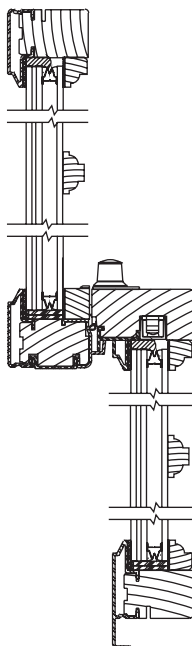

Clad Eagle Talon® Double-Hungs

HarborMaster IG Section Details

Scale: 3" = 1' 0"

Clad Eagle Talon® Double-Hungs

HarborMaster IG Glazing Options and Accessories

Scale: 3" = 1' 0"

Glazing Options

ASTM Hurricane Glass

7/8" Classic Divided Lights

7/8" Modern Divided Lights

1 1/8" Modern Divided Lights

1 1/2" Modern Divided Lights

Removable Wood Grilles

7/8" KD Grille

7/8" Full Surround Grille

Clad Eagle Talon® Double-Hungs

HarborMaster IG Installation Details

Scale: 3" = 1' 0"

Clad Eagle Talon® Double-Hungs

HarborMaster IG Installation Details

Scale: 1/2" = 1' 0"

3060 Double-Hung

NOTE: This product must be properly anchored in order to meet the design pressure and level of impact resistance for which it is rated. For performance data, approved glazing options, product options, and accessories consult your EAGLE Dealer.