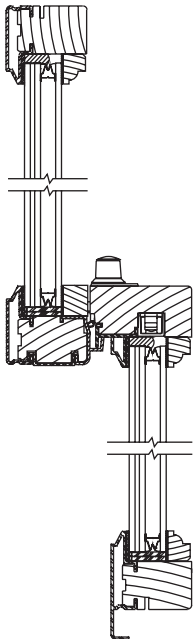

Clad Eagle Talon® Double-Hungs

HarborMaster IG Section Details

Scale: 3" = 1' 0"

Clad Eagle Talon® Double-Hungs

HarborMaster IG Glazing Options and Accessories

Scale: 3" = 1' 0"

Glazing Options

ASTM Hurricane Glass

7/8" Classic Divided Lights

7/8" Modern Divided Lights

1 1/8" Modern Divided Lights

1 1/2" Modern Divided Lights

Removable Wood Grilles

7/8" KD Grille

7/8" Full Surround Grille

Clad Eagle Talon® Double-Hungs

HarborMaster IG Installation Details

Scale: 3" = 1' 0"

Clad Eagle Talon® Double-Hungs

HarborMaster IG Installation Details

Scale: 1/2" = 1' 0"

3060 Double-Hung

NOTE: This product must be properly anchored in order to meet the design pressure and level of impact resistance for which it is rated. For performance data, approved glazing options, product options, and accessories consult your EAGLE Dealer.