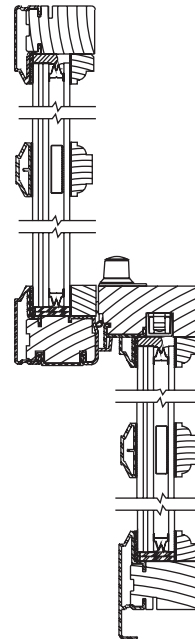

Clad Eagle Talon® Double-Hungs

HarborMaster IG Section Details

Scale: 3" = 1' 0"

Clad Eagle Talon® Double-Hungs

HarborMaster IG Glazing Options and Accessories

Scale: 3" = 1' 0"

Glazing Options

ASTM Hurricane Glass

7/8" Classic Divided Lights

7/8" Modern Divided Lights

1 1/8" Modern Divided Lights

1 1/2" Modern Divided Lights

Removable Wood Grilles

7/8" KD Grille

7/8" Full Surround Grille

Clad Eagle Talon® Double-Hungs

HarborMaster IG Installation Details

Scale: 3" = 1' 0"

Clad Eagle Talon® Double-Hungs

HarborMaster IG Installation Details

Scale: 1/2" = 1' 0"

3060 Double-Hung

NOTE: This product must be properly anchored in order to meet the design pressure and level of impact resistance for which it is rated. For performance data, approved glazing options, product options, and accessories consult your EAGLE Dealer.