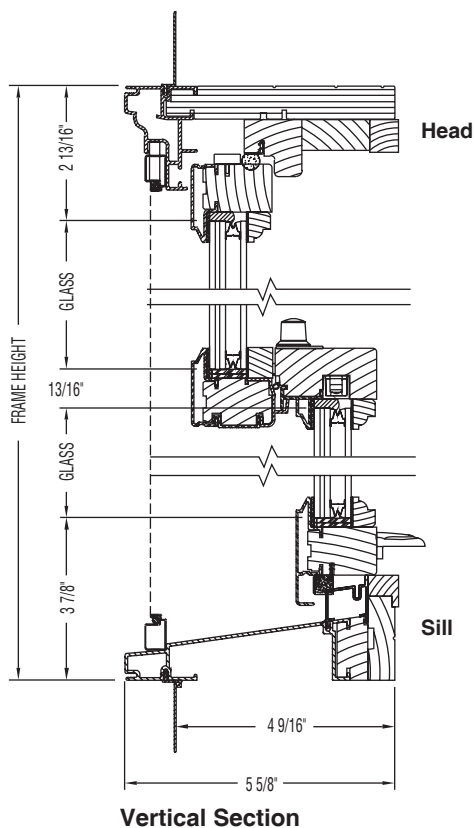

Clad Eagle Talon® Double-Hungs

HarborMaster IG Section Details

Scale: 3" = 1' 0"

Clad Eagle Talon® Double-Hungs

HarborMaster IG Glazing Options and Accessories

Scale: 3" = 1' 0"

Glazing Options

ASTM Hurricane Glass

7/8" Classic Divided Lights

7/8" Modern Divided Lights

1 1/8" Modern Divided Lights

1 1/2" Modern Divided Lights

Removable Wood Grilles

7/8" KD Grille

7/8" Full Surround Grille

Clad Eagle Talon® Double-Hungs

HarborMaster IG Installation Details

Scale: 3" = 1' 0"

Clad Eagle Talon® Double-Hungs

HarborMaster IG Installation Details

Scale: 1/2" = 1' 0"

3060 Double-Hung

NOTE: This product must be properly anchored in order to meet the design pressure and level of impact resistance for which it is rated. For performance data, approved glazing options, product options, and accessories consult your EAGLE Dealer.