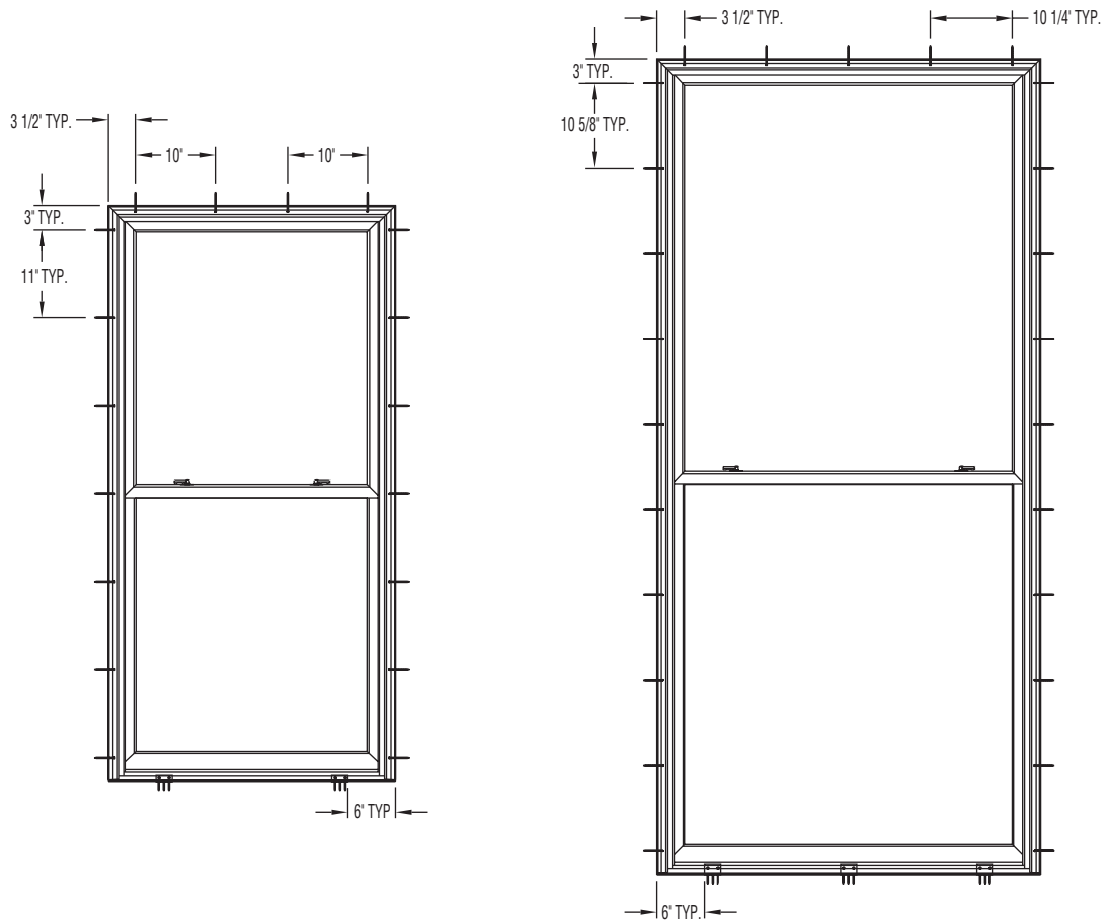

Clad Eagle Talon® Double-Hungs

HarborMaster IG Section Details

Scale: 3" = 1' 0"

Clad Eagle Talon® Double-Hungs

HarborMaster IG Glazing Options and Accessories

Scale: 3" = 1' 0"

Glazing Options

ASTM Hurricane Glass

HarborMaster IG Installation Details

Scale: 3" = 1' 0"

Clad Eagle Talon® Double-Hungs

HarborMaster IG Installation Details

Scale: 1/2" = 1' 0"

3060 Double-Hung

NOTE: This product must be properly anchored in order to meet the design pressure and level of impact resistance for which it is rated. For performance data, approved glazing options, product options, and accessories consult your EAGLE Dealer.