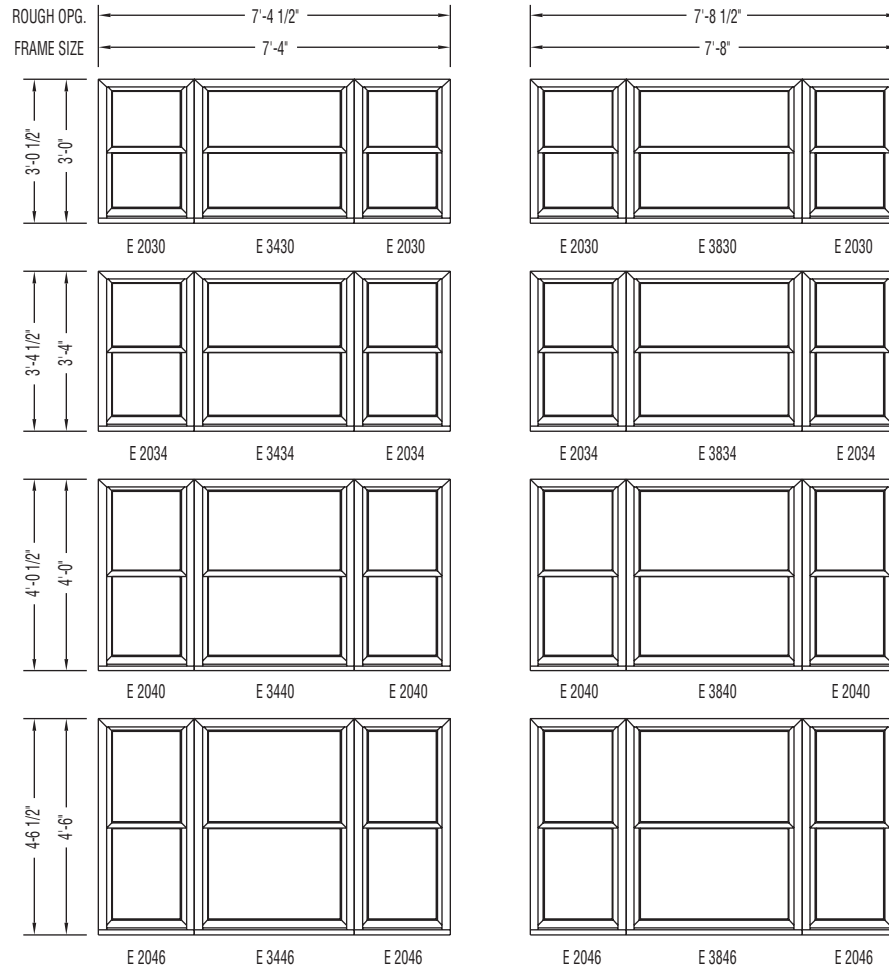

Clad Eagle Talon® Double-Hungs

Combinations 1' - 8" Flankers

Scale: 1/4" = 1' 0"

Clad Eagle Talon® Double-Hung

Combinations 1' - 8" Flankers

Scale: 1/4" = 1' 0"

Clad Eagle Talon® Double-Hungs

Combinations 2' - 0" Flankers

Scale: 1/4" = 1' 0"

Clad Eagle Talon® Double-Hung

Combinations 2' - 0" Flankers

Scale: 1/4" = 1' 0"