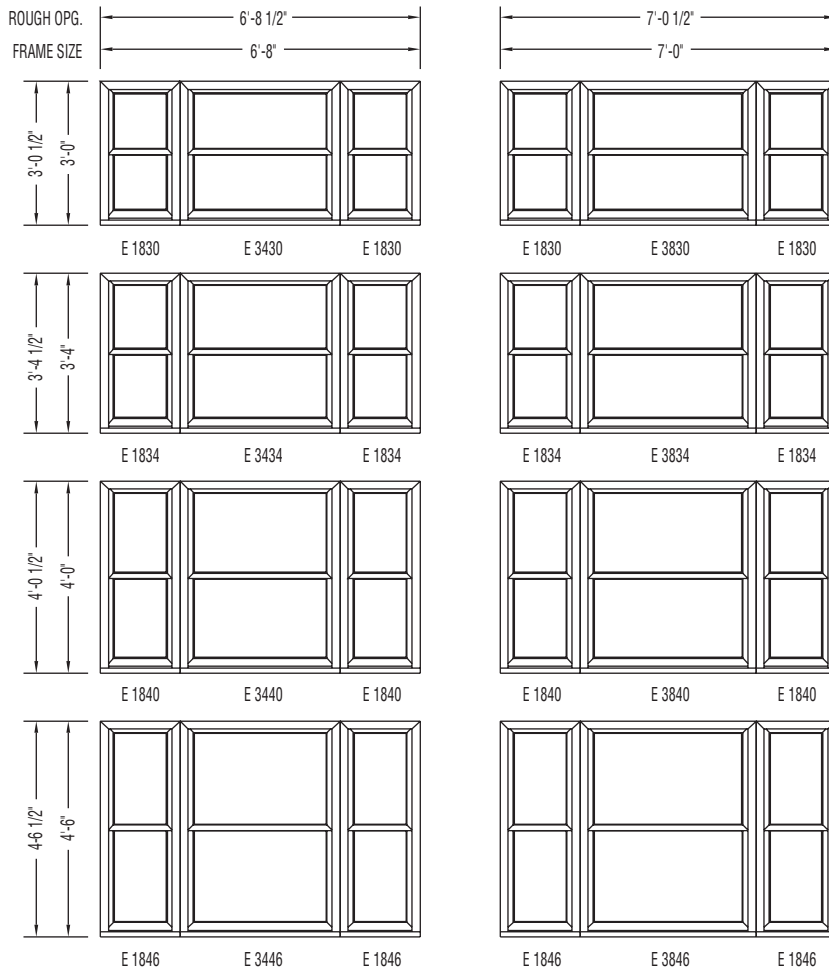

Clad Eagle Talon® Double-Hungs

Combinations 1' - 8" Flankers

Scale: 1/4" = 1' 0"

Clad Eagle Talon® Double-Hung

Combinations 1' - 8" Flankers

Scale: 1/4" = 1' 0"

Clad Eagle Talon® Double-Hungs

Combinations 2' - 0" Flankers

Scale: 1/4" = 1' 0"

Clad Eagle Talon® Double-Hung

Combinations 2' - 0" Flankers

Scale: 1/4" = 1' 0"