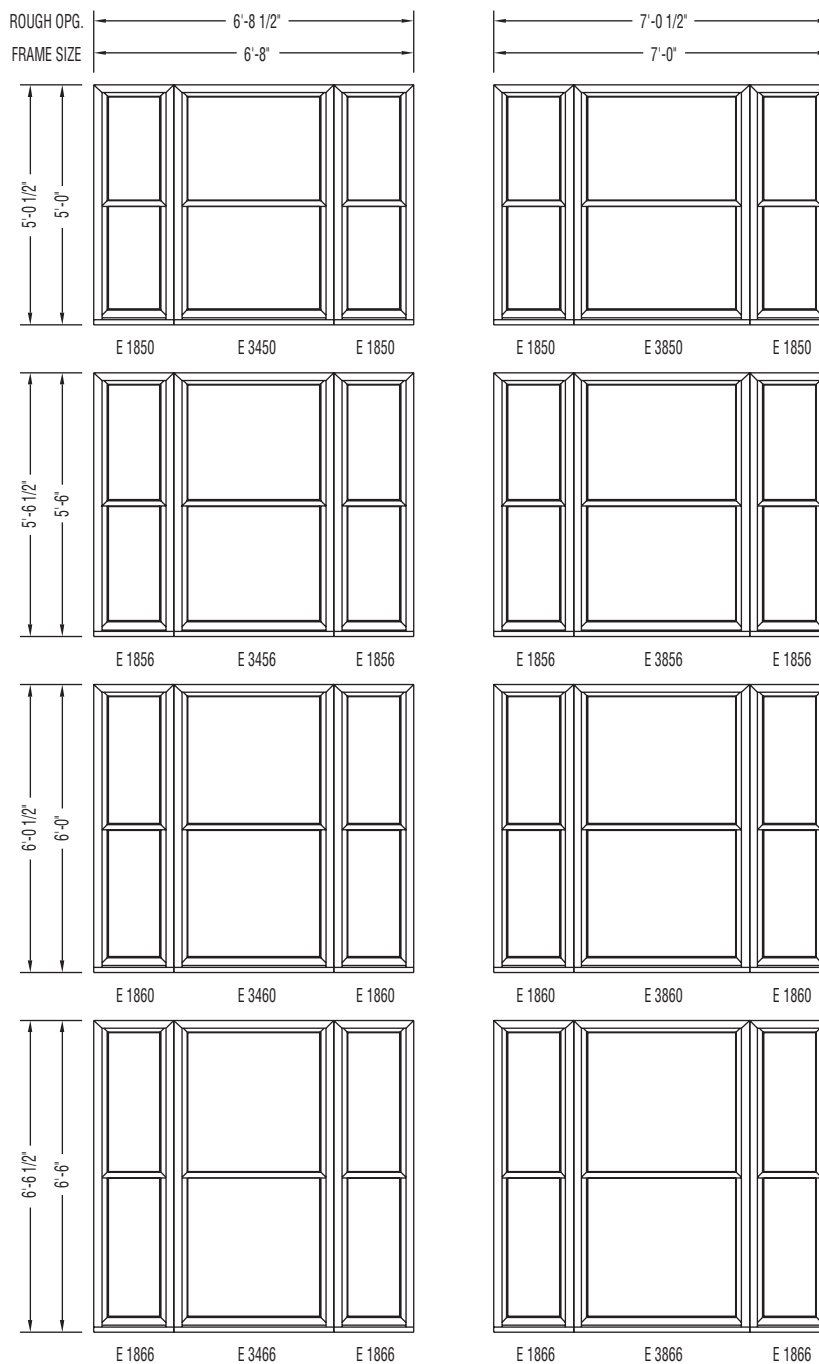

Clad Eagle Talon® Double-Hungs

Combinations 1' - 8" Flankers

Scale: 1/4" = 1' 0"

Clad Eagle Talon® Double-Hung

Combinations 1' - 8" Flankers

Scale: 1/4" = 1' 0"

Clad Eagle Talon® Double-Hungs

Combinations 2' - 0" Flankers

Scale: 1/4" = 1' 0"

Clad Eagle Talon® Double-Hung

Combinations 2' - 0" Flankers

Scale: 1/4" = 1' 0"