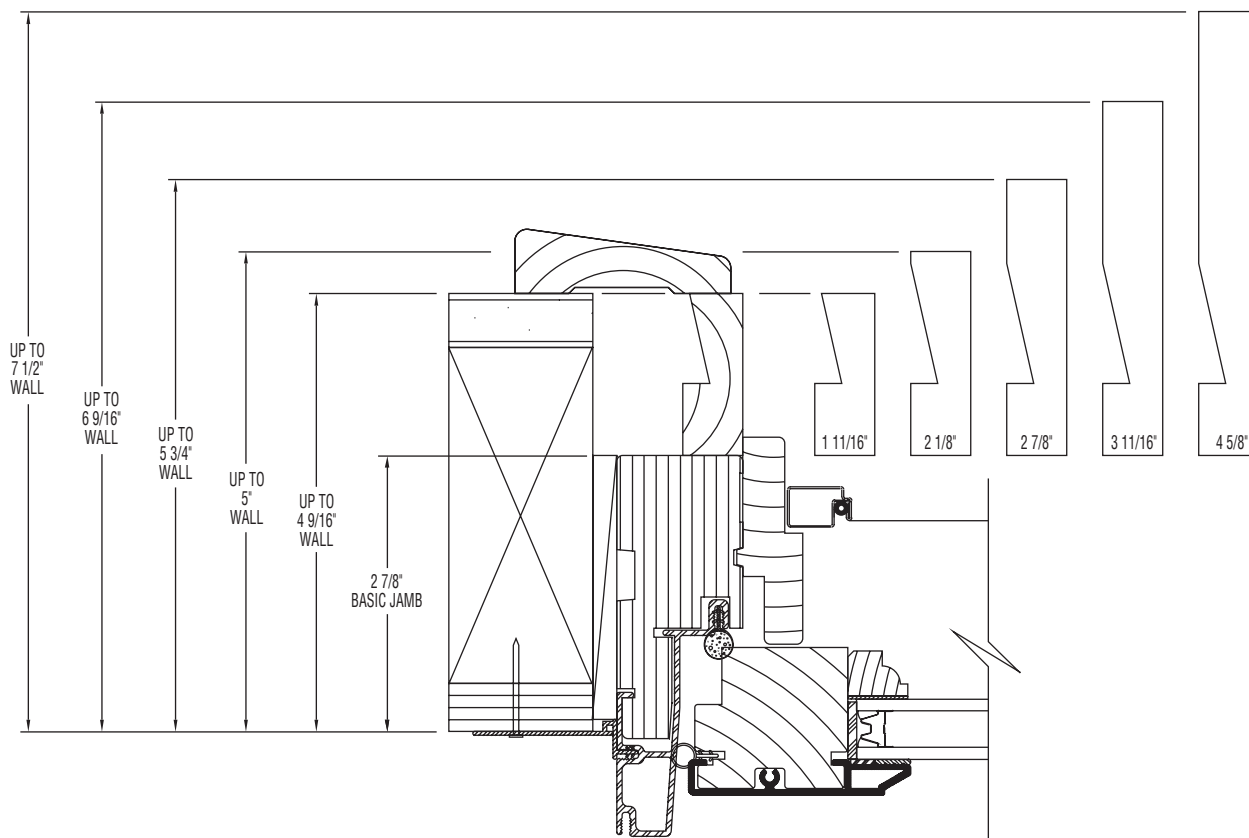

Clad Eagle Axiom™ Awnings

Extension Jamb Applications

Scale: 6" = 1' 0"

Extension jambs are available in the following five sizes; 5/8" x 1 11/16", 5/8" x 2 1/8", 5/8" x 2 7/8", 5/8" x 3 11/16" and 5/8" x 4 5/8". When applied to a basic jamb width of 2 7/8" on an Awning window, wall thicknesses up to 7 1/2" can be achieved. All extension jambs have a nailing groove on the back side for easy fastening and can be trimmed to accommodate other wall dimensions.