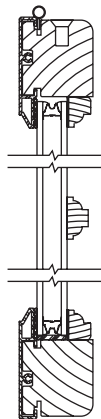

Clad Eagle Axiom™ Awnings

Glazing Options and Accessories

Scale: 3" = 1' 0"

Glazing Options

Insulating Glass

7/8" Classic Divided Lights

7/8" Modern Divided Lights Colonial

1 1/8" Modern Divided Lights Colonial

1 1/2" Modern Divided Lights Colonial

Removable Wood Grilles

7/8" KD Grille

7/8" Full Surround Grille

Blind System

System 3 Blind and Storm

NOTE: EAGLE Decorelle® Series Decorative Glass is available as a glazing option. Please contact your EAGLE Representative for more information.