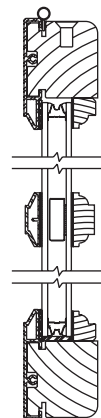

Clad Eagle Axiom™ Awnings

Glazing Options and Accessories

Scale: 3" = 1' 0"

Glazing Options

Insulating Glass

7/8" Classic Divided Lights

7/8" Modern Divided Lights Colonial

1 1/8" Modern Divided Lights Colonial

1 1/2" Modern Divided Lights Colonial

Removable Wood Grilles

7/8" KD Grille

7/8" Full Surround Grille

Blind System

System 3 Blind and Storm

NOTE: EAGLE Decorelle® Series Decorative Glass is available as a glazing option. Please contact your EAGLE Representative for more information.