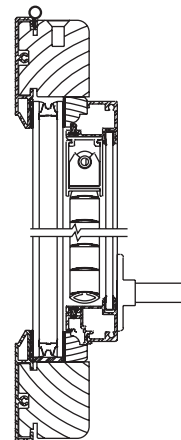

Clad Eagle Axiom™ Awnings

Glazing Options and Accessories

Scale: 3" = 1' 0"

Glazing Options

Insulating Glass

7/8" Classic Divided Lights

7/8" Modern Divided Lights Colonial

1 1/8" Modern Divided Lights Colonial

1 1/2" Modern Divided Lights Colonial

Removable Wood Grilles

7/8" KD Grille

7/8" Full Surround Grille

Blind System

System 3 Blind and Storm

NOTE: EAGLE Decorelle® Series Decorative Glass is available as a glazing option. Please contact your EAGLE Representative for more information.