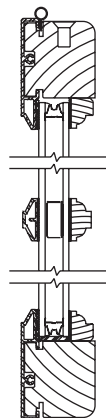

Clad Eagle Axiom™ Awnings

Glazing Options and Accessories

Scale: 3" = 1' 0"

Glazing Options

Insulating Glass

7/8" Classic Divided Lights

7/8" Modern Divided Lights Colonial

1 1/8" Modern Divided Lights Colonial

1 1/2" Modern Divided Lights Colonial

Removable Wood Grilles

7/8" KD Grille

7/8" Full Surround Grille

Blind System

System 3 Blind and Storm

NOTE: EAGLE Decorelle® Series Decorative Glass is available as a glazing option. Please contact your EAGLE Representative for more information.