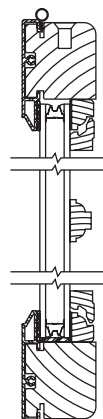

Clad Eagle Axiom™ Awnings

Glazing Options and Accessories

Scale: 3" = 1' 0"

Glazing Options

Insulating Glass

7/8" Classic Divided Lights

7/8" Modern Divided Lights Colonial

1 1/8" Modern Divided Lights Colonial

1 1/2" Modern Divided Lights Colonial

Removable Wood Grilles

7/8" KD Grille

7/8" Full Surround Grille

Blind System

System 3 Blind and Storm

NOTE: EAGLE Decorelle® Series Decorative Glass is available as a glazing option. Please contact your EAGLE Representative for more information.