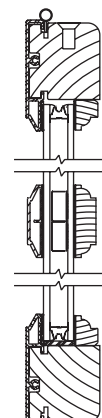

Clad Eagle Axiom™ Awnings

Glazing Options and Accessories

Scale: 3" = 1' 0"

Glazing Options

Insulating Glass

7/8" Classic Divided Lights

7/8" Modern Divided Lights Colonial

1 1/8" Modern Divided Lights Colonial

1 1/2" Modern Divided Lights Colonial

Removable Wood Grilles

7/8" KD Grille

7/8" Full Surround Grille

Blind System

System 3 Blind and Storm

NOTE: EAGLE Decorelle® Series Decorative Glass is available as a glazing option. Please contact your EAGLE Representative for more information.