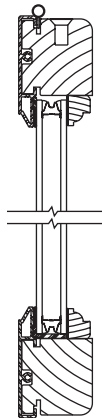

Clad Eagle Axiom™ Awnings

Glazing Options and Accessories

Scale: 3" = 1' 0"

Glazing Options

Insulating Glass

7/8" Classic Divided Lights

7/8" Modern Divided Lights Colonial

1 1/8" Modern Divided Lights Colonial

1 1/2" Modern Divided Lights Colonial

Removable Wood Grilles

7/8" KD Grille

7/8" Full Surround Grille

Blind System

System 3 Blind and Storm

NOTE: EAGLE Decorelle® Series Decorative Glass is available as a glazing option. Please contact your EAGLE Representative for more information.