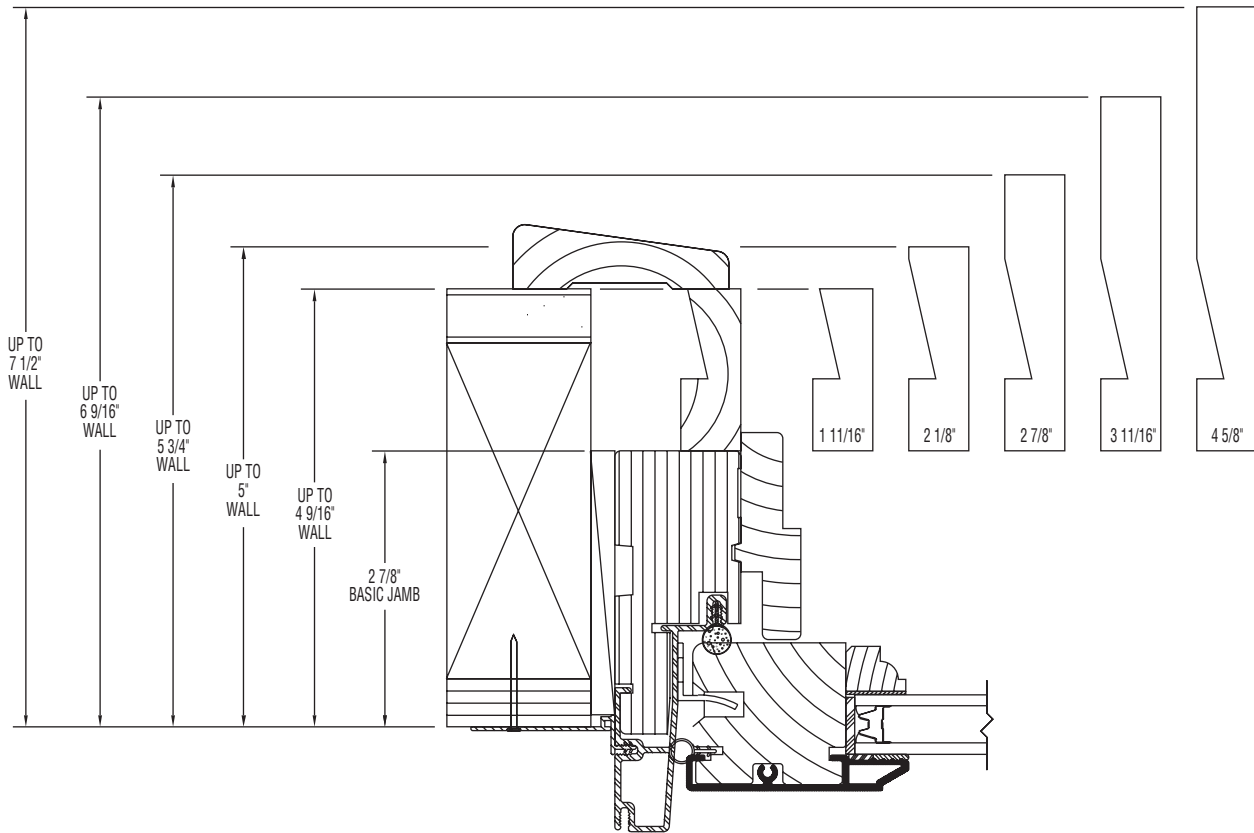

Clad Eagle Axiom™ Casements

Extension Jamb Applications

Scale: 6" = 1' 0"

Extension jambs are available in the following five sizes; 5/8" x 1 11/16", 5/8" x 2 1/8", 5/8" x 2 7/8", 5/8" x 3 11/16" and 5/8" x 4 5/8". When applied to a basic jamb width of 2 7/8" on a Casement window, wall thicknesses up to 7 1/2" can be achieved. All extension jambs have a nailing groove on the back side for easy fastening and can be trimmed to accommodate other wall dimensions.