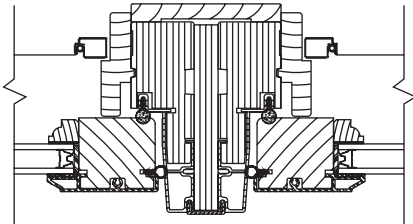

Clad Eagle Axiom™ Casements

Vertical Mullion Details

Scale: 3" = 1' 0"

Standard Mullion

1/4" Mullion

1/2" Mullion

3/4" Mullion

Clad Eagle Axiom™ Casements

Vertical Mullion Details

Scale: 3" = 1' 0"

1" Mullion

2" Mullion (Field Application)

3 1/2" Mullion (Field Application)