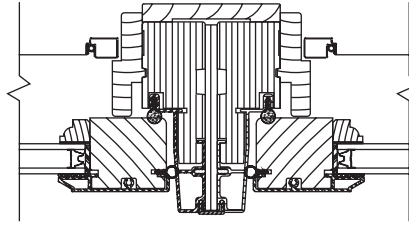

Clad Eagle Axiom™ Casements

Vertical Mullion Details

Scale: 3" = 1' 0"

Standard Mullion

1/4" Mullion

1/2" Mullion

3/4" Mullion

Clad Eagle Axiom™ Casements

Vertical Mullion Details

Scale: 3" = 1' 0"

1" Mullion

2" Mullion (Field Application)

3 1/2" Mullion (Field Application)