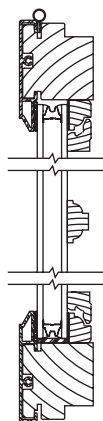

Clad Eagle Axiom™ Casements

Glazing Options and Accessories

Scale: 3" = 1' 0"

Glazing Options

Insulating Glass

7/8" Classic Divided Lights

7/8" Modern Divided Lights Colonial

1 1/8" Modern Divided Lights Colonial

1 1/2" Modern Divided Lights Colonial

Removable Wood Grilles

7/8" KD Grille

7/8" Full Surround Grille

Blind System

System 3 Blind and Storm

NOTE: EAGLE Decorelle® Series Decorative Glass is available as a glazing option. Please contact your EAGLE Representative for more information.