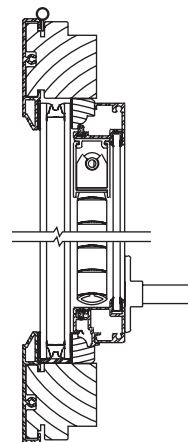

Clad Eagle Axiom™ Casements

Glazing Options and Accessories

Scale: 3" = 1' 0"

Glazing Options

Insulating Glass

7/8" Classic Divided Lights

7/8" Modern Divided Lights Colonial

1 1/8" Modern Divided Lights Colonial

1 1/2" Modern Divided Lights Colonial

Removable Wood Grilles

7/8" KD Grille

7/8" Full Surround Grille

Blind System

System 3 Blind and Storm

NOTE: EAGLE Decorelle® Series Decorative Glass is available as a glazing option. Please contact your EAGLE Representative for more information.