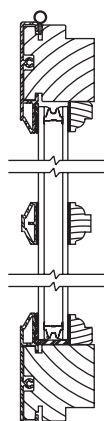

Clad Eagle Axiom™ Casements

Glazing Options and Accessories

Scale: 3" = 1' 0"

Glazing Options

Insulating Glass

7/8" Classic Divided Lights

7/8" Modern Divided Lights Colonial

1 1/8" Modern Divided Lights Colonial

1 1/2" Modern Divided Lights Colonial

Removable Wood Grilles

7/8" KD Grille

7/8" Full Surround Grille

Blind System

System 3 Blind and Storm

NOTE: EAGLE Decorelle® Series Decorative Glass is available as a glazing option. Please contact your EAGLE Representative for more information.