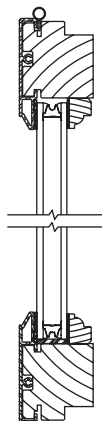

Clad Eagle Axiom™ Casements

Glazing Options and Accessories

Scale: 3" = 1' 0"

Glazing Options

Insulating Glass

7/8" Classic Divided Lights

7/8" Modern Divided Lights Colonial

1 1/8" Modern Divided Lights Colonial

1 1/2" Modern Divided Lights Colonial

Removable Wood Grilles

7/8" KD Grille

7/8" Full Surround Grille

Blind System

System 3 Blind and Storm

NOTE: EAGLE Decorelle® Series Decorative Glass is available as a glazing option. Please contact your EAGLE Representative for more information.