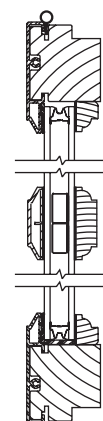

Clad Eagle Axiom™ Casements

Glazing Options and Accessories

Scale: 3" = 1' 0"

Glazing Options

Insulating Glass

7/8" Classic Divided Lights

7/8" Modern Divided Lights Colonial

1 1/8" Modern Divided Lights Colonial

1 1/2" Modern Divided Lights Colonial

Removable Wood Grilles

7/8" KD Grille

7/8" Full Surround Grille

Blind System

System 3 Blind and Storm

NOTE: EAGLE Decorelle® Series Decorative Glass is available as a glazing option. Please contact your EAGLE Representative for more information.