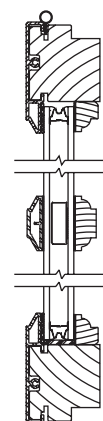

Clad Eagle Axiom™ Casements

Glazing Options and Accessories

Scale: 3" = 1' 0"

Glazing Options

Insulating Glass

7/8" Classic Divided Lights

7/8" Modern Divided Lights Colonial

1 1/8" Modern Divided Lights Colonial

1 1/2" Modern Divided Lights Colonial

Removable Wood Grilles

7/8" KD Grille

7/8" Full Surround Grille

Blind System

System 3 Blind and Storm

NOTE: EAGLE Decorelle® Series Decorative Glass is available as a glazing option. Please contact your EAGLE Representative for more information.