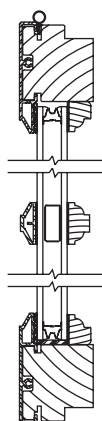

Clad Eagle Axiom™ Casements

Glazing Options and Accessories

Scale: 3" = 1' 0"

Glazing Options

Insulating Glass

7/8" Classic Divided Lights

7/8" Modern Divided Lights Colonial

1 1/8" Modern Divided Lights Colonial

1 1/2" Modern Divided Lights Colonial

Removable Wood Grilles

7/8" KD Grille

7/8" Full Surround Grille

Blind System

System 3 Blind and Storm

NOTE: EAGLE Decorelle® Series Decorative Glass is available as a glazing option. Please contact your EAGLE Representative for more information.