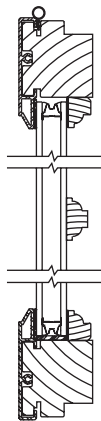

Clad Eagle Axiom™ Casements

Glazing Options and Accessories

Scale: 3" = 1' 0"

Glazing Options

Insulating Glass

7/8" Classic Divided Lights

7/8" Modern Divided Lights Colonial

1 1/8" Modern Divided Lights Colonial

1 1/2" Modern Divided Lights Colonial

Removable Wood Grilles

7/8" KD Grille

7/8" Full Surround Grille

Blind System

System 3 Blind and Storm

NOTE: EAGLE Decorelle® Series Decorative Glass is available as a glazing option. Please contact your EAGLE Representative for more information.