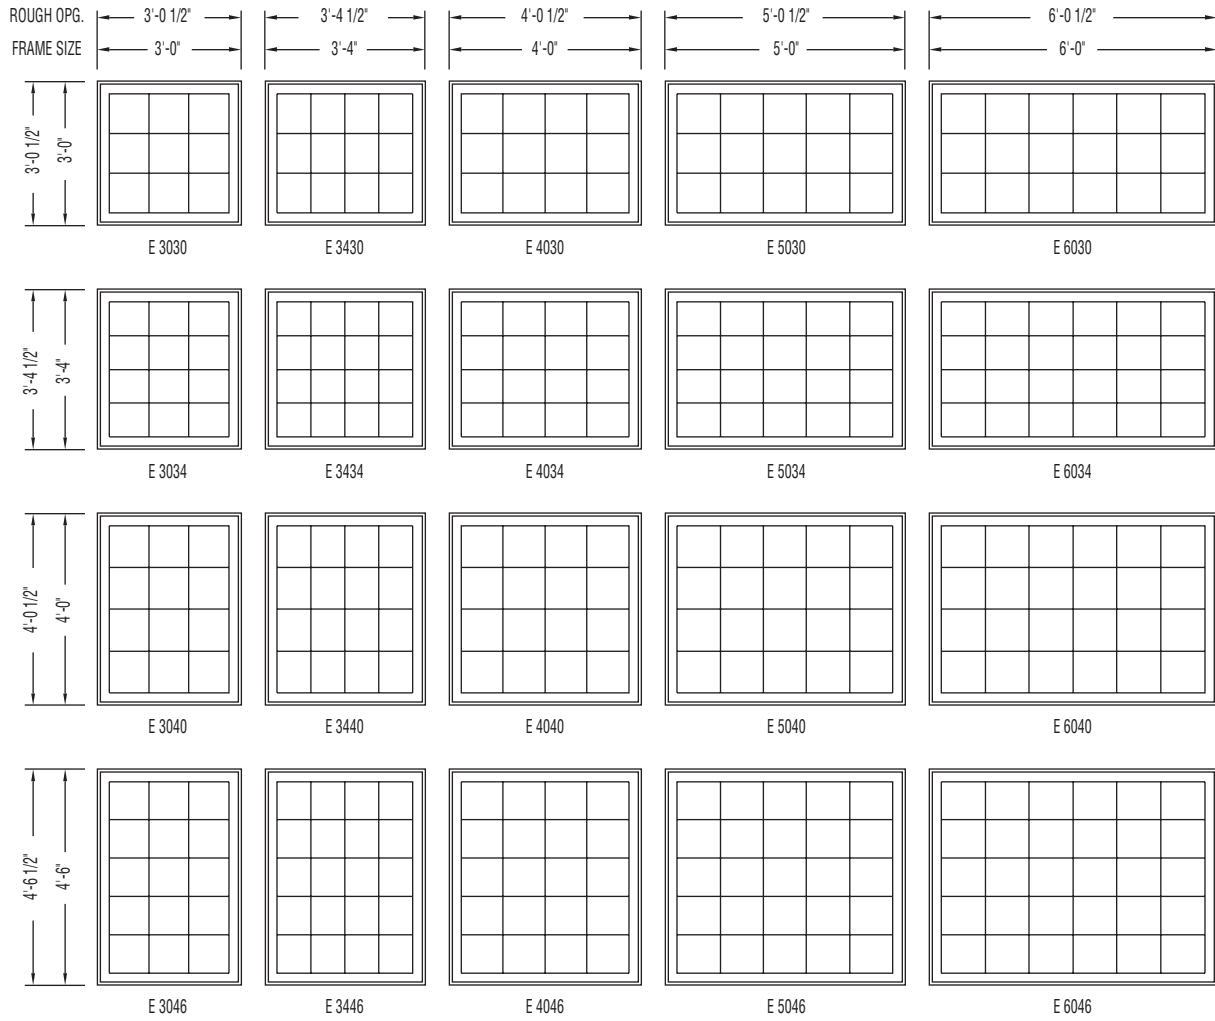

Clad Eagle Axiom™ Casements

Picture Elevations

Scale: 1/4" = 1' 0"

Clad Eagle Axiom™ Casements

Picture Elevations

Scale: 1/4" = 1' 0"